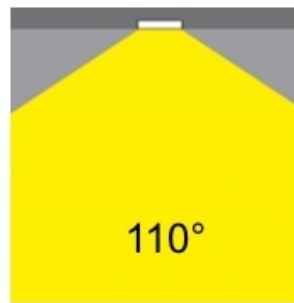

DIXIT RA16 RECESSED

A56102-

PROJECT	
TYPE	
SPECIFIER	
QUANTITY	
DATE	

RA 16 LED 18W 2400 lm				R:100%				I.Max:350 Cd/Klm			
H[m]	D[m]	Max lux	Med lux	Alpha=112°		H[m]	D[m]	Max lux	Med lux	Beta=113°	
1.00	2.99	604	145			1.00	3.07	604	145		
2.00	5.98	151	36			2.00	6.13	151	36		
3.00	8.96	67	16			3.00	9.20	67	16		
4.00	11.95	38	9			4.00	12.26	38	9		
5.00	14.94	24	6			5.00	15.33	24	6		

Dimming	DP	DV			K°
	Phase	0-10V			
Color Temperature	27K	30K	35K	40K	K°
	2700K	3000K	3500K	4000K	

Order Example **K°**
L5XXXXXX-DV-30K
0-10V
3000K